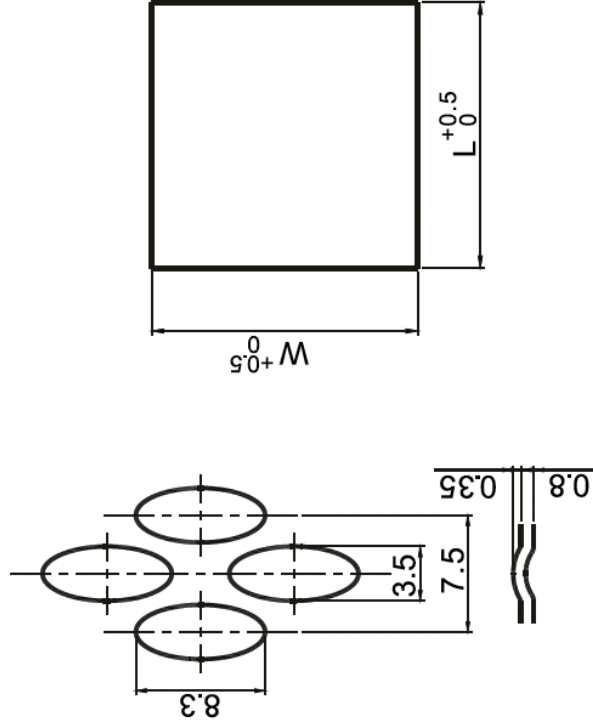

Scrap Chutes

LSRS

Scrap Control Components

Product Code -

Example) LSRS - 1000

Product Code	W	L	Minimum Order Amount	Material
LSRS	1000	500	10	SUS304
		1000	5	
		2000	3	